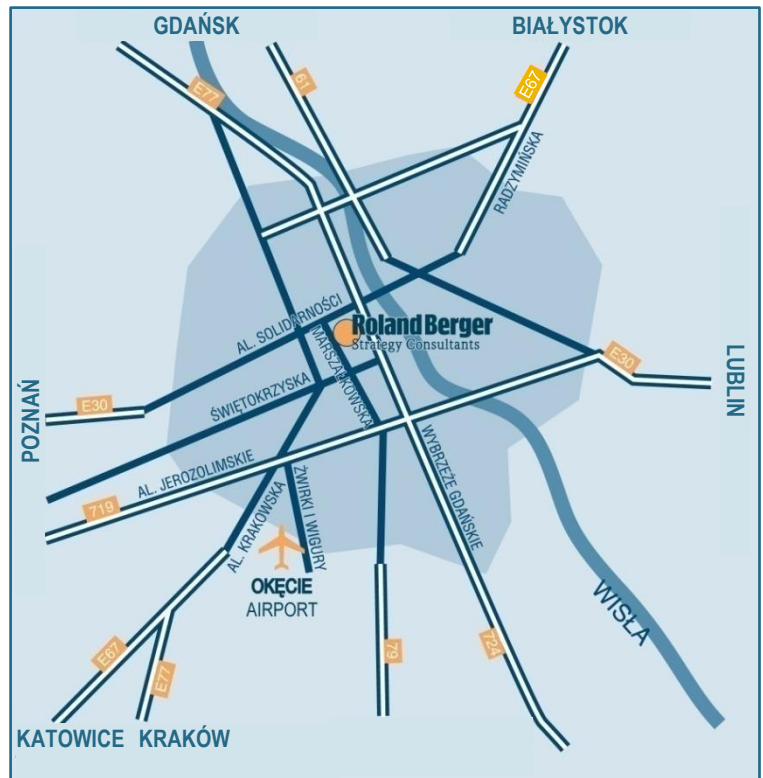

From Lublin:

Following E30 route turn right into Wał Miedzeszyński before Łazienkowski bridge and next take a left into Świętokrzyski bridge. Then turn left into Topiel Street and first right into Tamka Street which then converts into Świętokrzyska Street. Next turn right into Mazowiecka Street and right into Królewska Street. On the first crossroads turn left. On the left you will see the Piłsudski Square and the Metropolitan building – our office.

From Białystok:

Following E67 route in Marki go straight into Radzymińska Street. You will reach Al. Solidarności. On the Bankowy Square turn left and then take a left into Senatorska Street. Next turn right into Wierzbowa Street. On the left you will see the Piłsudski Square and the Metropolitan building – our office.

> Using public transportation

From the Main Railway Station "Warszawa Centralna":

Take bus line No. 175 from the bus stop next to Marriott Hotel towards "Pl. Piłsudskiego", get off at the 6th (last) stop: "Pl. Piłsudskiego". On the left you will see the Metropolitan building – our office.

Journey time: about 10 minutes.

From the airport:

Take bus No. 175 towards "Pl. Piłsudskiego" and get off at the bus stop called "Pl. Piłsudskiego" (the last stop). On the left you will see the Metropolitan building – our office.

Journey time: about 30 minutes.

Roland Berger
Strategy Consultants

Roland Berger Strategy Consultants Sp. z o.o.
Plac Piłsudskiego 3
00-078 Warsaw, Poland
Tel. +48 22 323 74 60
Fax +48 22 323 74 70
www.rolandberger.pl