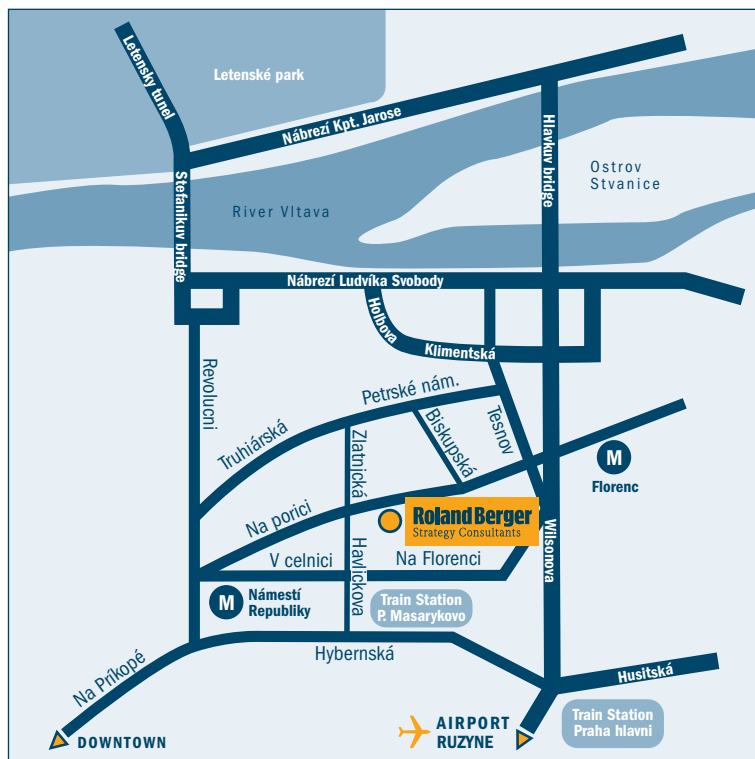

From the North (Teplice, Dresden, Berlin):

- Take the exit onto E55 and continue onto Liberecká, onto V Holešovičkách (signs for Plzeň/Karlovy Vary/ Chomutov), most Barikádníků, Argentinská, Za viaduktem, nábř. Kpt. Jaroše and take the ramp to Brno/České Budějovice/ Strakonice
- Merge onto Bubenská, continue onto Hlávkův most and take the exit toward Staré Město/Karlín
- Turn left at Klimentská, continue onto Stárkova, Těšnov and turn right at Na poříčí
- Na poříčí 24, Roland Berger Strategy Consultants Prague Office, will be on the left

From the West (Karlovy Vary, Plzeň, Munich):

- Continue onto D5/E50 and take exit 1 to merge onto E48/Pražský okruh
- Take exit 26 for 6/E48 toward Karlovy Vary/Hostivice/ Praha-Řepy
- Keep right at the fork, follow signs for Praha-Řepy/Praha-Ruzyně and merge onto Route 6/Karlovarská, continue to follow Route 6
- Slight left at Patočkova (signs for Hradec Králové/Mladá Boleslav/Teplice), continue onto M. Horákové, then Veletřní (signs for Brno/České Budějovice/Hradec Králové/Mladá Boleslav/Teplice)
- Turn right at Bubenská (signs for Brno/České Budějovice) and continue onto Hlávkův most tke the exit toward Staré Město/Karlín, turn left at Klimentská, continue onto Stárkova, Těšnov and turn right at Na poříčí
- Na poříčí 24, Roland Berger Strategy Consultants Prague Office, will be on the left

> By public transportation

By subway: Subway B, station Masarykovo nádraží. Continue onto Hlaváčkova, turn right at Na poříčí, 150 m

Or Subway B or C, station Florenc. Continue onto Na poříčí, 300 m.

By tram: Tram 3, 8, 24, 26, station Bílá labuť
Continue onto Na poříčí, 150 m

From Praha-Ruzyně airport: Take Bus AE (Airport Express) to station Masarykovo nádraží; Continue onto Hlaváčkova, turn right at Na poříčí, 150 m

Or Take bus 100, 179, 225 to station Zličín, Nové Butovice or Stodůlky; Transfer to subway B, continue to station Florenc; Continue onto Na poříčí, 300 m