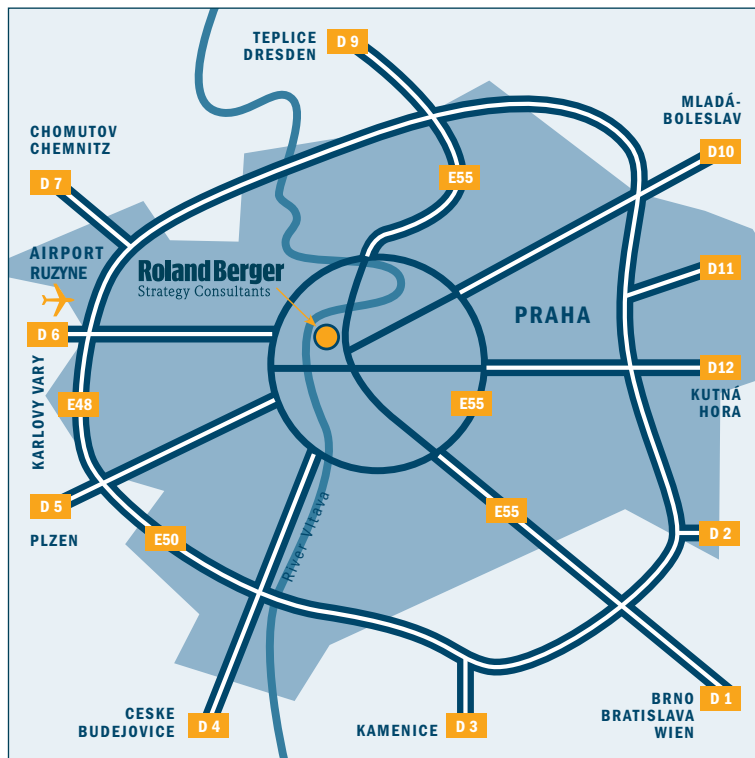

From the North (Teplice, Dresden, Berlin):

- Take the exit onto E55 and continue onto Liberecká, onto V Holešovičkách (signs for Plzeň/Karlovy Vary/ Chomutov), most Barikádníků, Argentinská, Za viaduktem, nábř. Kpt. Jaroše and take the ramp to Brno/České Budějovice/ Strakonice
- Merge onto Bubenská, continue onto Hlávkův most and take the exit toward Staré Město/Karlín
- Turn left at Klimentská, continue onto Stárkova, Těšnov and turn right at Na poříčí
- Na poříčí 24, Roland Berger Strategy Consultants Prague Office, will be on the left

From the West (Karlovy Vary, Plzeň, Munich):

- Continue onto D5/E50 and take exit 1 to merge onto E48/Pražský okruh
- Take exit 26 for 6/E48 toward Karlovy Vary/Hostivice/ Praha-Řepy
- Keep right at the fork, follow signs for Praha-Řepy/Praha-Ruzyně and merge onto Route 6/Karlovarská, continue to follow Route 6
- Slight left at Patočkova (signs for Hradec Králové/Mladá Boleslav/Teplice), continue onto M. Horákové, then Veletřní (signs for Brno/České Budějovice/Hradec Králové/Mladá Boleslav/Teplice)
- Turn right at Bubenská (signs for Brno/České Budějovice) and continue onto Hlávkův most tke the exit toward Staré Město/Karlín, turn left at Klimentská, continue onto Stárkova, Těšnov and turn right at Na poříčí
- Na poříčí 24, Roland Berger Strategy Consultants Prague Office, will be on the left

> By public transportation

By subway: Subway B, station Masarykovo nádraží. Continue onto Hlaváčkova, turn right at Na poříčí, 150 m

Or Subway B or C, station Florenc. Continue onto Na poříčí, 300 m.

By tram: Tram 3, 8, 24, 26, station Bílá labuť
Continue onto Na poříčí, 150 m

From Praha-Ruzyně airport: Take Bus AE (Airport Express) to station Masarykovo nádraží; Continue onto Hlaváčkova, turn right at Na poříčí, 150 m

Or Take bus 100, 179, 225 to station Zličín, Nové Butovice or Stodůlky; Transfer to subway B, continue to station Florenc; Continue onto Na poříčí, 300 m