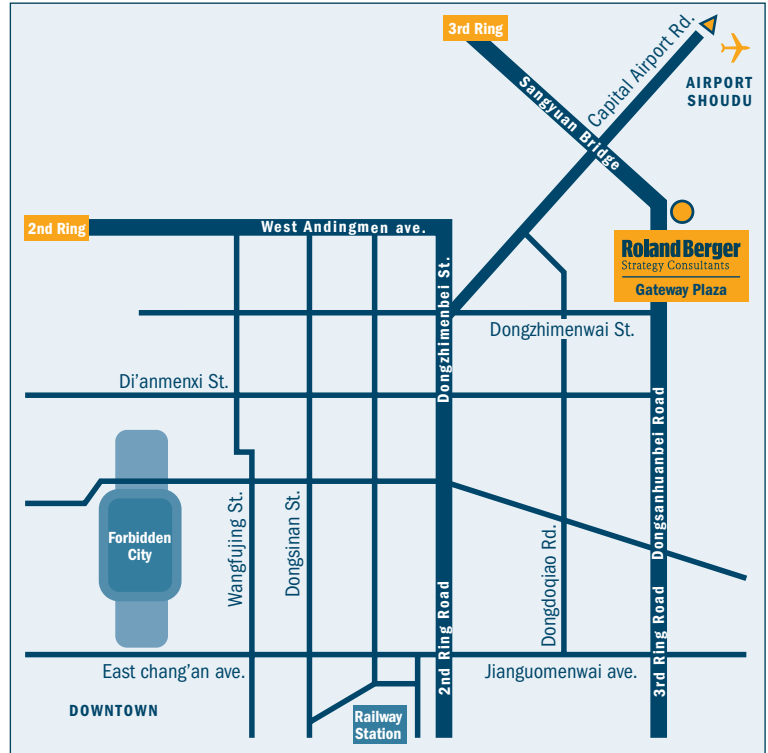

## DIRECTIONS TO: Beijing office

### > By car

RBSC Beijing office is located in Gateway Plaza, East Third Ring North Road of Beijing. Take the Third Ring Road and exit at San Yuan East Bridge and you can find the Gateway Plaza at the north-east corner of the bridge.

#### By Taxi

Take airport highway to San Yuan Bridge, follow the East Third Ring North Road and take the first exit, San Yuan East Bridge, and you can find the Gateway Plaza at the north-east corner of the bridge.

### > Using public transportation

From any location on the Third Ring Road of the city, take bus No.8, No.730 or No.967, get off at San Yuan Bridge or San Yuan East Bridge, and you can find the Gateway Plaza at the north-east corner of the bridge.  
Name of bus stations: San Yuan Qiao