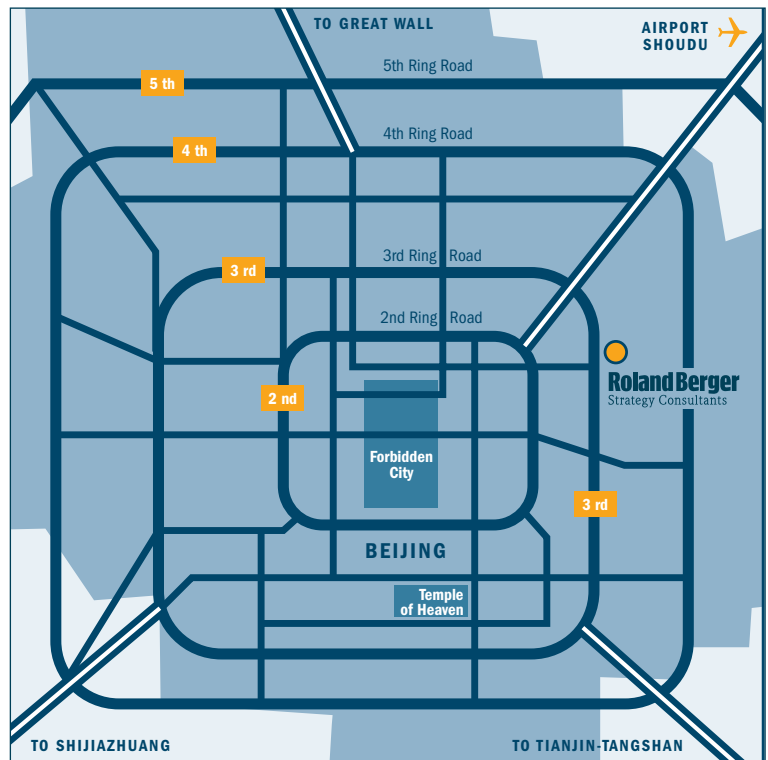

## DIRECTIONS TO: Beijing office

### > By car

RBSC Beijing office is located in Gateway Plaza, East Third Ring North Road of Beijing. Take the Third Ring Road and exit at San Yuan East Bridge and you can find the Gateway Plaza at the north-east corner of the bridge.

#### By Taxi

Take airport highway to San Yuan Bridge, follow the East Third Ring North Road and take the first exit, San Yuan East Bridge, and you can find the Gateway Plaza at the north-east corner of the bridge.

### > Using public transportation

From any location on the Third Ring Road of the city, take bus No.8, No.730 or No.967, get off at San Yuan Bridge or San Yuan East Bridge, and you can find the Gateway Plaza at the north-east corner of the bridge.  
Name of bus stations: San Yuan Qiao