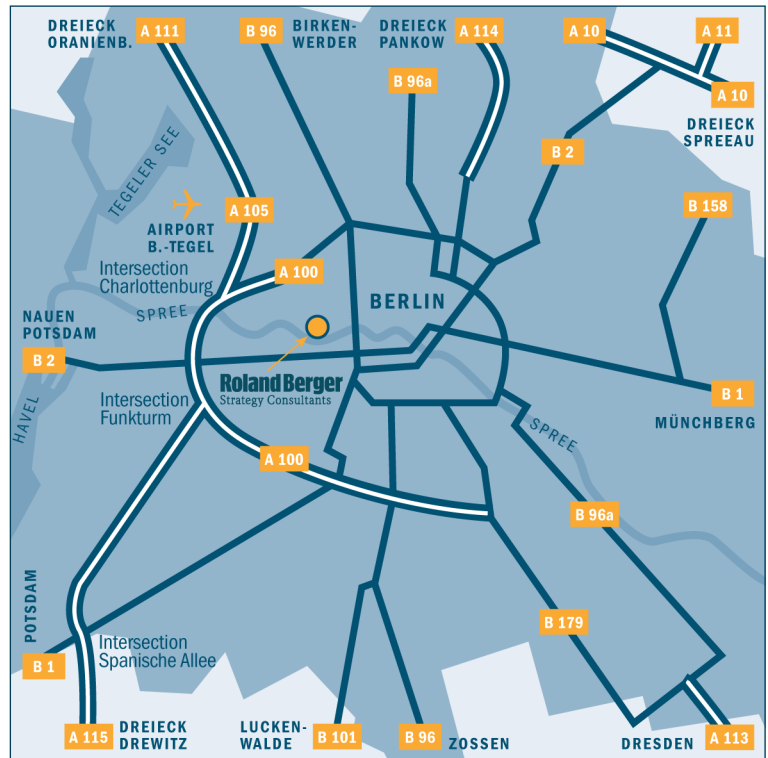

DIRECTIONS TO: Berlin office

> By car

Coming from the A115/A100, follow the road "Straße des 17. Juni" as far as the triumphal column. At the roundabout, take the fourth exit ("Altonaer Straße"). Coming from the Brandenburg Gate, take the second exit. Follow Altonaer Straße to the second major junction (after passing under the railway bridge) and turn right into "Lessingstraße" which then becomes "Stromstraße". Follow Stromstrasse to the first major intersection and take a right onto "Alt Moabit." Roland Berger Strategy Consultants is located approx. 1/4 mile (0.5 km) down the street on the right-hand side in the "Spreebogen" building. To get to the underground parking garage, turn left just past the gate to the Spreebogen building.

> From the airport

Take the TXL bus in the direction of "Mollstr./Prenzlauer Allee" and get off at the "Kleiner Tiergarten" stop. Walk along "Alt Moabit" street toward the Bundesministerium des Innern (BMI) After about 50 m, you will find Roland Berger Strategy Consultants in the "Spreebogen" building on the right side of the street. Once you have walked through the gates, walk 50 m ahead. Entrance 101 b will be on your left.

> Using public transportation

From the "S Berlin Hauptbahnhof" station, take bus 245 in the direction of "S+U Zoologischer Garten" and get off at the "Kleiner Tiergarten" stop. Walk along "Alt Moabit" street toward the Bundesministerium des Innern (BMI). After about 50 m, you will find Roland Berger Strategy Consultants in the "Spreebogen" building on the right side of the street. Once you have walked through the gates, walk 50 m ahead. Entrance 101 b will be on your left.