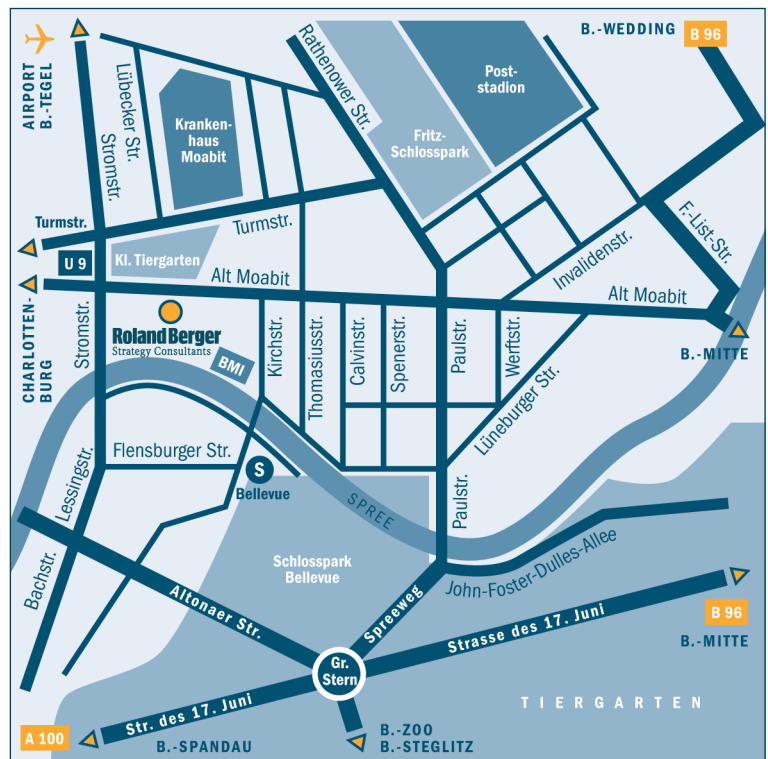

DIRECTIONS TO: Berlin office

> By car

Coming from the A115/A100, follow the road "Straße des 17. Juni" as far as the triumphal column. At the roundabout, take the fourth exit ("Altonaer Straße"). Coming from the Brandenburg Gate, take the second exit. Follow Altonaer Straße to the second major junction (after passing under the railway bridge) and turn right into "Lessingstraße" which then becomes "Stromstraße". Follow Stromstrasse to the first major intersection and take a right onto "Alt Moabit." Roland Berger Strategy Consultants is located approx. 1/4 mile (0.5 km) down the street on the right-hand side in the "Spreebogen" building. To get to the underground parking garage, turn left just past the gate to the Spreebogen building.

> From the airport

Take the TXL bus in the direction of "Mollstr./Prenzlauer Allee" and get off at the "Kleiner Tiergarten" stop. Walk along "Alt Moabit" street toward the Bundesministerium des Innern (BMI) After about 50 m, you will find Roland Berger Strategy Consultants in the "Spreebogen" building on the right side of the street. Once you have walked through the gates, walk 50 m ahead. Entrance 101 b will be on your left.

> Using public transportation

From the "S Berlin Hauptbahnhof" station, take bus 245 in the direction of "S+U Zoologischer Garten" and get off at the "Kleiner Tiergarten" stop. Walk along "Alt Moabit" street toward the Bundesministerium des Innern (BMI). After about 50 m, you will find Roland Berger Strategy Consultants in the "Spreebogen" building on the right side of the street. Once you have walked through the gates, walk 50 m ahead. Entrance 101 b will be on your left.