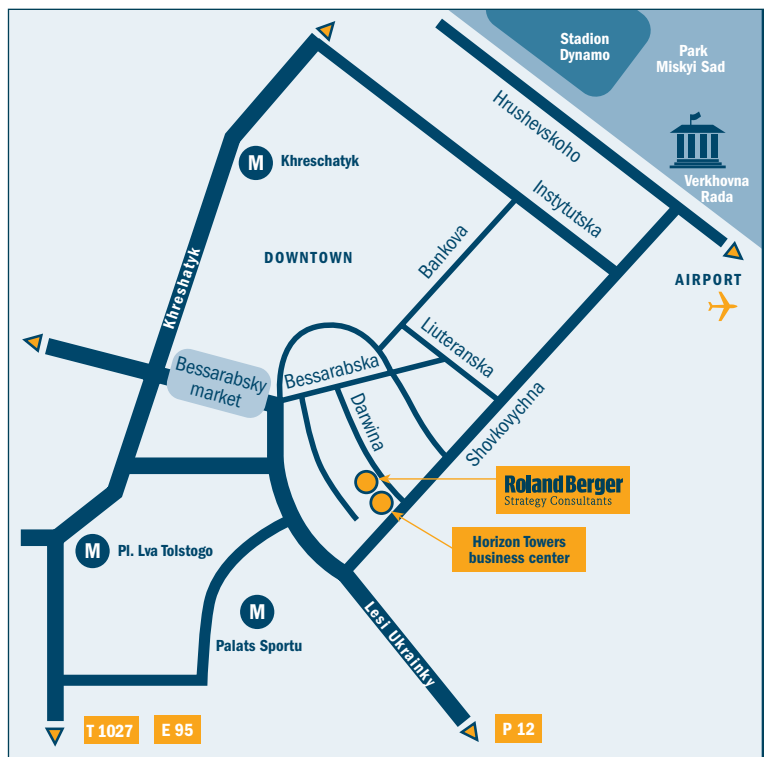

DIRECTIONS TO: Kyiv office

Kyiv office of Roland Berger is situated at the address 42/44 Shovkovychna str., in the two-storey section of the Horizon Towers business center. It is near the crossing between Shovkovychna and Darwina street.

> By car

An approximate landmark for reaching our office is a historic quarter of Bessarabsky market that is situated right in the downtown. Driving from around Verkhovna Rada (Parliament) of Ukraine, please turn from Hrushevskoho str. to Shovkovychna str. If you are driving from the other side, you may take a turn to the office from Lesi Ukrainky blvd. When you are on Shovkovychna str., drive ahead until the crossing with Darwina str. where you will find our office.

> From the airport

The taxi trip from Boryspil airport to our office costs around UAH 150 (approx. EUR 25) and takes about an hour.

> Using public transportation

The subway station nearest to our office is "Palats Sportu" (Sport Palace). Other stations of another two subway lines that are situated nearby are "Khreshchatyk" and "Ploscha Lva Tolstogo".