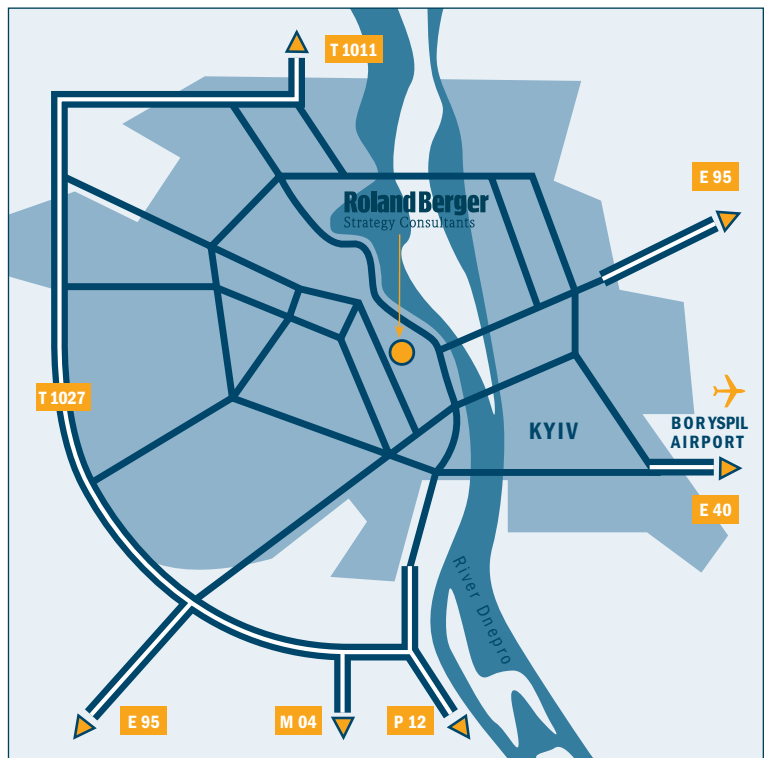

DIRECTIONS TO: Kyiv office

Kyiv office of Roland Berger is situated at the address 42/44 Shovkovychna str., in the two-storey section of the Horizon Towers business center. It is near the crossing between Shovkovychna and Darwina street.

> By car

An approximate landmark for reaching our office is a historic quarter of Bessarabsky market that is situated right in the downtown. Driving from around Verkhovna Rada (Parliament) of Ukraine, please turn from Hrushevskoho str. to Shovkovychna str. If you are driving from the other side, you may take a turn to the office from Lesi Ukrainky blvd. When you are on Shovkovychna str., drive ahead until the crossing with Darwina str. where you will find our office.

> From the airport

The taxi trip from Boryspil airport to our office costs around UAH 150 (approx. EUR 25) and takes about an hour.

> Using public transportation

The subway station nearest to our office is "Palats Sportu" (Sport Palace). Other stations of another two subway lines that are situated nearby are "Khreshchatyk" and "Ploscha Lva Tolstogo".