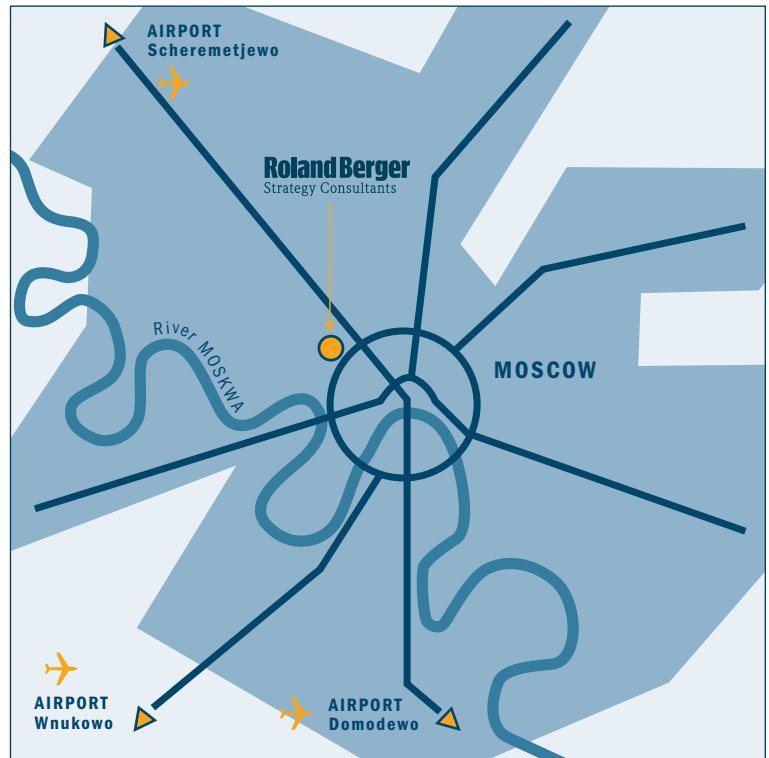

DIRECTIONS TO: Moscow office

> By public transportation

Business-Center "Ducat Place II"

Mayakovskaya metro station (Zamoskvoretskaya line), exit to Triumphalnaya sq.

Roland Berger Strategy Consultants office is located in the business center „Ducat Place II” (a 10-minute walk from the metro station).